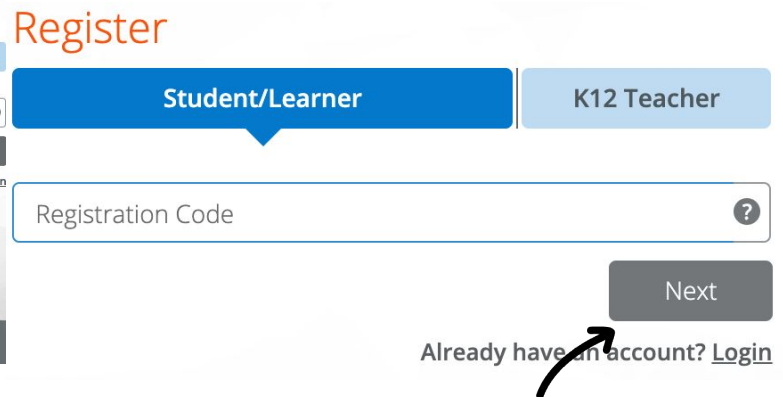

Summer Learning Lessons

Creating Your Account:

1. In your web browser, visit everfi.net

2. Enter your registration code:

3. Create your Student Profile and click Next
(Write Down your username and password!)