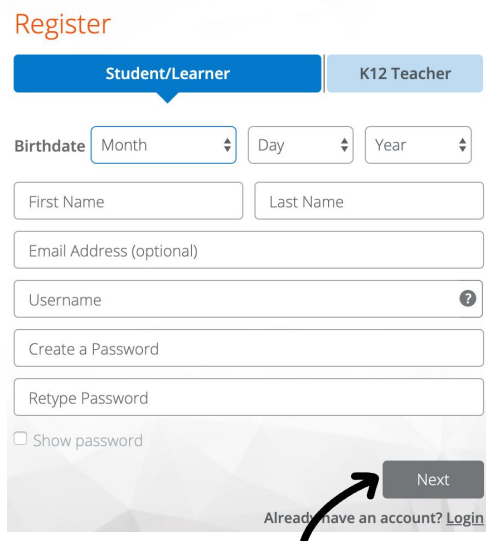

The next time you log in, simply visit everfi.net and enter your username and password.

Need help? Email tseeley@everfi.net